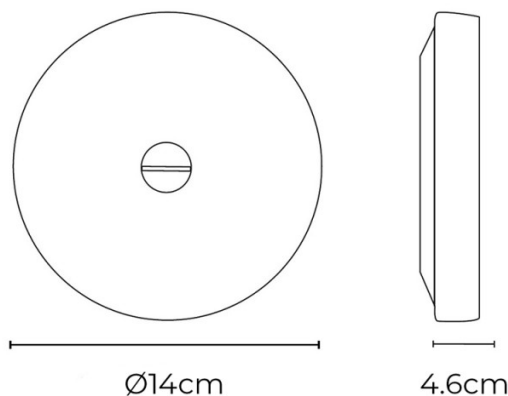

PRODUCT SPECIFICATION

Light Source: 1 x Max 3.2W G9 LED (excluded)

IP Code: 40

Dimming: Dimmable via mains phase dimming.

Dimensions: Ø14cm
Depth: 4.6cm

For all sales and technical enquiries, please contact: