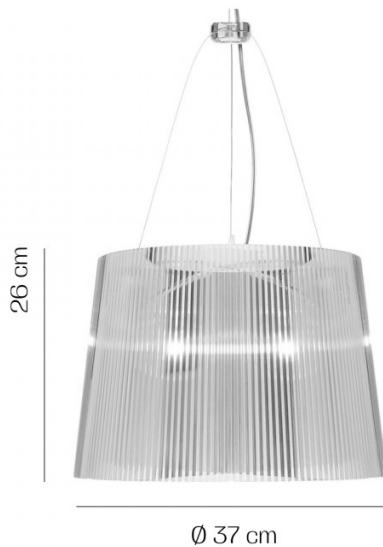

Kartell Ge' Pendant Light

LA8244

SOURCE: <https://www.davidvillagelighting.co.uk/product/kartell-ge-pendant-light/5036>

Kartell

Ge' Pendant Light by Kartell

We currently have limited stock of one of these items in our sale. Please visit our ["Sale"](#) section for more information.**color="red">**

Ferruccio took inspiration from the old Venetian chandeliers to design the Gè pendant light. A 37cm diameter lampshade, made entirely from poly-carbonate and available in numerous colour options. Kartell separates the Ge suspension in two categories, one with transparent and soft colours. The other is solid black or white with gold details or a chrome version.

You can hang your Ge pendant above a dining table, in the kitchen area or the bedroom. You can adjust the height of the pendant from 45 to 230cm. A Ge pendant although impressive and vibrant on its own, can be combine with other Ge lights of other colours and you can create your very own colourful cluster. The prismatic effect, from the poly-carbonate shade creates hundreds of beautiful reflections.

Designer: Ferruccio Laviani

IP Code: 20

Dimming: Dimmable via mains phase dimming.

Dimensions:

Ø 37cm diffuser

26cm diffuser height

45-230 cm cord length

Colour:Crystal

Rose

Light Blue

Yellow

Green