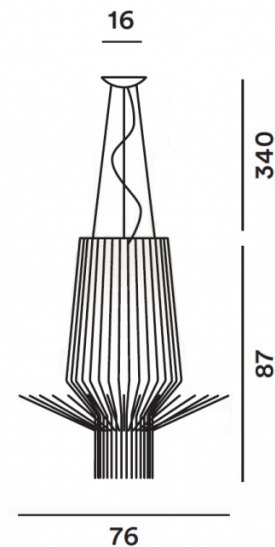

Designed by Atelier Oi, the Allegretto Assai pendant is made from aluminium rods, drawn and shaped to create a geometric and playful lampshade. The intriguing shade diffuses the light and has two light sockets for an upward and downward lightbulb. This produces an indirect and direct light, making this pendant perfect for hanging over tables and surfaces and for creating a warm atmosphere.

The Allegretto Assai pendant light is the smaller version of the [Allegro Assai pendant](#), designed so users can have this beautiful pendant for smaller spaces. Wonderful for lounges, kitchens and dining areas, you can mix and match this light with other pendants from both the [Foscarini Allegretto collection](#) and [Foscarini Allegro collection](#). Put into rows or a cluster to create a magnificent light feature either at home or for a public space.

PRODUCT SPECIFICATION

Light Source: 2 x Max 100W E27 Par 30 (excluded)

IP Code: 20

Dimming: Dimmable via mains phase dimming.

Dimensions: Shade: Ø76cm
Shade height: 87cm
Ceiling Rose: Ø16cm
Cable Length: 340cm