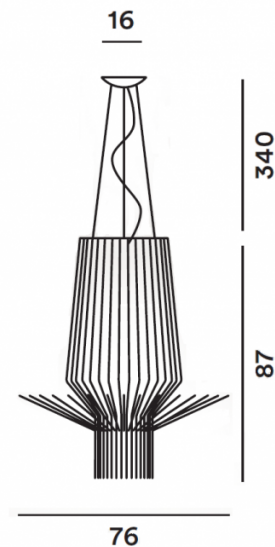

Designed by Atelier Oi, the Allegretto Assai pendant is made from aluminium rods, drawn and shaped to create a geometric and playful lampshade. The intriguing shade diffuses the light and has two light sockets for an upward and downward lightbulb. This produces an indirect and direct light, making this pendant perfect for hanging over tables and surfaces and for creating a warm atmosphere.

The Allegretto Assai pendant light is the smaller version of the [Allegro Assai pendant](#), designed so users can have this beautiful pendant for smaller spaces. Wonderful for lounges, kitchens and dining areas, you can mix and match this light with other pendants from the [Foscarini Allegro & Allegretto Collection](#). Put into rows or a cluster to create a magnificent light feature either at home or for a public space.

PRODUCT SPECIFICATION

Light Source: 2 x Max 100W E27 Par 30 (excluded)

IP Code: 20

Dimming: Dimmable via mains phase dimming.

Dimensions: Shade: Ø76cm
Shade height: 87cm
Ceiling Rose: Ø16cm
Cable Length: 340cm