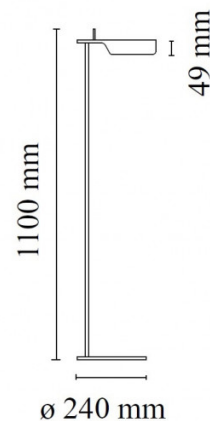

FLOS

Flos Tab LED Floor Lamp

LA8353-LED

SOURCE: <https://www.davidvillagelighting.co.uk/product/Flos-Tab-LED-Floor-Lamp/5020>

PRODUCT DESCRIPTION

Designer: Edward Barber & Jay Osgerby

Tab LED Floor Lamp by Flos

With a strikingly modern silhouette, the Tab floor lamp, by designers Edward Barber and Jay Osgerby, is an LED light providing adjustable illumination. Minimally styled, the Tab floor light has a distinctive folded shade which evenly distributes light emission and has a movable neck to allow for angled illumination. The lamp's rotatable head allows you to adjust the light by  $\pm 90^\circ$  on the horizontal axis.

PRODUCT SPECIFICATION

- Light Source:** 9W, 2700K, 347 lumens
- IP Code:** 20
- Dimming:** In line on/off switch included on cable
- Dimensions:** 4.9cm shade height  
110cm height  
Ø24cm base  
150cm cable length