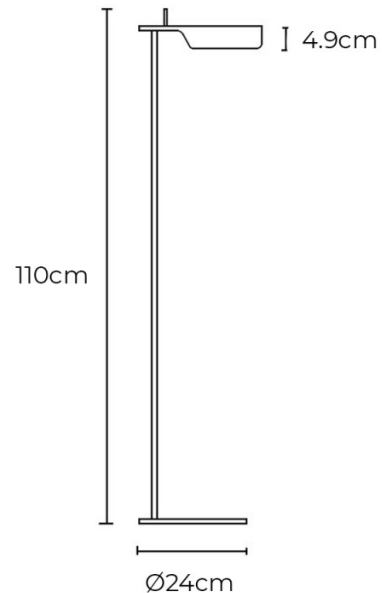

### Flos Tab LED Floor Lamp

With a strikingly modern silhouette, the Flos Tab Floor Lamp, by designers Edward Barber and Jay Osgerby, is an LED light providing adjustable illumination. Minimally styled, the Tab Floor Lamp has a distinctive folded shade which evenly distributes light emission and has a movable neck to allow for angled illumination. The lamp's rotatable head allows you to adjust the light by 90° on the horizontal axis.

## PRODUCT SPECIFICATION

- Light Source:** 9W, 2700K, 347 Lumens
- IP Code:** 20
- Dimming:** In-line on/off switch included on cable.
- Dimensions:** Shade Height: 4.9cm  
Height: 110cm  
Base: Ø24cm  
Cable Length: 150cm