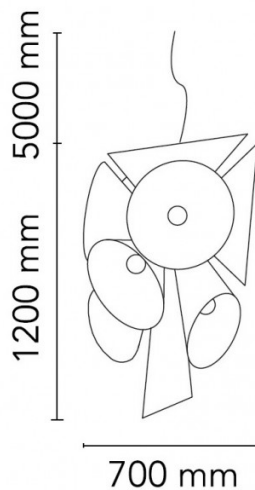

Designer: Joris Laarman

IP Code: 20

Dimming: Dimmable via mains phase dimming

Dimensions:

70cm width

120cm height

500cm cable length

David  
Village  
Lighting