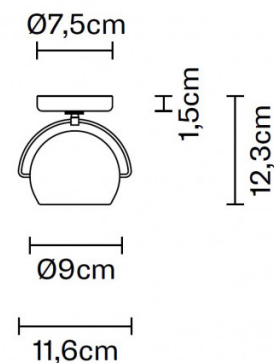

**Please note, the images show the light fitting with a PAR-20 GU10 lamp but this light source has now been replaced with a PAR-16 GU10 lamp which is slightly narrower and therefore leaves a slight gap between the lamp and the rim of the light fitting. Lamp not included.**

### PRODUCT SPECIFICATION

**Light Source:** 1 x Max 50W PAR-16 GU10 LED (excluded)

**IP Code:** 20

**Dimming:** Dimmable via mains phase dimming.

**Dimensions:** Shade: Ø9cm  
Height: 12.3cm  
Base: Ø7.5cm