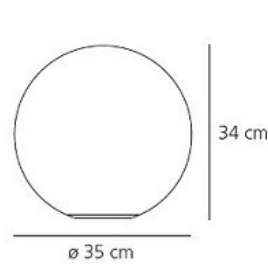

IP Code: 20

Dimming: Microswitch dimmer on all sizes except the 14cm which is non-dimmable

Dimensions: Dioscuri 14 - Ø14 cm x H 13.6cm
 Dioscuri 25 - Ø25cm x H 23cm
 Dioscuri 35 - Ø35cm x H 34cm
 Dioscuri 42 - Ø42 cm x 42cm