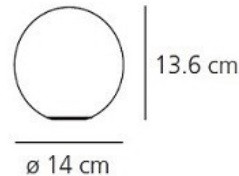

IP Code: 20

Dimming: Microswitch dimmer on all sizes except the 14cm which is non-dimmable

Dimensions: Dioscuri 14 - Ø14 cm x H 13.6cm
 Dioscuri 25 - Ø25cm x H 23cm
 Dioscuri 35 - Ø35cm x H 34cm
 Dioscuri 42 - Ø42 cm x 42cm