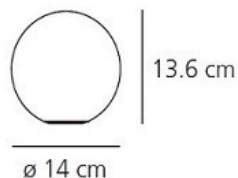

IP Code: 20

Dimming: Microswitch dimmer on all sizes except the 14cm which is non-dimmable

Dimensions:
Dioscuri 14 - Ø14 cm x H 13.6cm
Dioscuri 25 - Ø25cm x H 23cm
Dioscuri 35 - Ø35cm x H 34cm
Dioscuri 42 - Ø42 cm x 42cm