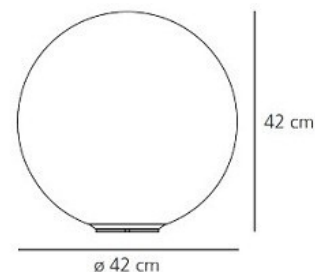

IP Code: 20

Dimming: Microswitch dimmer on all sizes except the 14cm which is non-dimmable

Dimensions:
Dioscuri 14 - Ø14 cm x H 13.6cm
Dioscuri 25 - Ø25cm x H 23cm
Dioscuri 35 - Ø35cm x H 34cm
Dioscuri 42 - Ø42 cm x 42cm