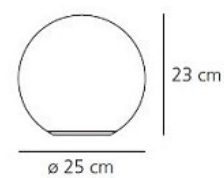

IP Code: 20

Dimming: Microswitch dimmer on all sizes except the 14cm which is non-dimmable

Dimensions:
Dioscuri 14 - Ø14 cm x H 13.6cm
Dioscuri 25 - Ø25cm x H 23cm
Dioscuri 35 - Ø35cm x H 34cm
Dioscuri 42 - Ø42 cm x 42cm