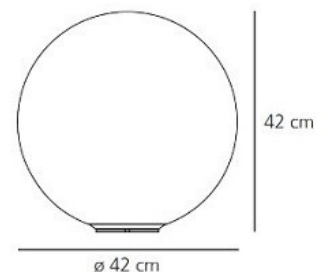

IP Code: 20

Dimming: Microswitch dimmer on all sizes except the 14cm which is non-dimmable

Dimensions: Dioscuri 14 - Ø14 cm x H 13.6cm
 Dioscuri 25 - Ø25cm x H 23cm
 Dioscuri 35 - Ø35cm x H 34cm
 Dioscuri 42 - Ø42 cm x 42cm