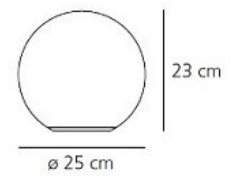

IP Code: 20

Dimming: Microswitch dimmer on all sizes except the 14cm which is non-dimmable

Dimensions: Dioscuri 14 - Ø14 cm x H 13.6cm
 Dioscuri 25 - Ø25cm x H 23cm
 Dioscuri 35 - Ø35cm x H 34cm
 Dioscuri 42 - Ø42 cm x 42cm