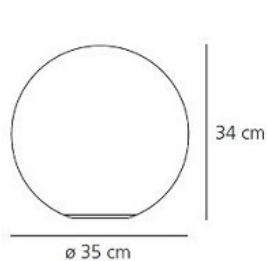

IP Code: 20

Dimming: Microswitch dimmer on all sizes except the 14cm which is non-dimmable

Dimensions:
Dioscuri 14 - Ø14 cm x H 13.6cm
Dioscuri 25 - Ø25cm x H 23cm
Dioscuri 35 - Ø35cm x H 34cm
Dioscuri 42 - Ø42 cm x 42cm