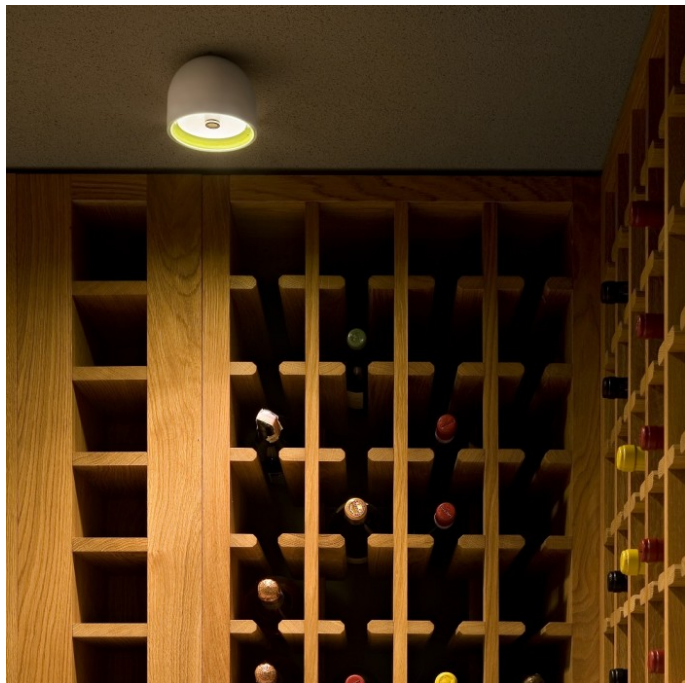

Flos Wan Ceiling/Wall Light

LA8299

SOURCE: <https://www.davidvillagelighting.co.uk/product/flos-wan-ceilingwall-light/4954>

FLOS

Wan Ceiling/Wall Light by Flos

The Wan ceiling/wall light, designed by Johanna Grawunder in 2005, is a compact, contemporary and directional light designed to be used in multiples. The Wan wall and ceiling light is named after the Japanese for "bowl", which is reflected in its curved profile and petite size.

With a body made from aluminium the Flos Wan ceiling/wall lamp is available in two colour finishes, white or black. The Wan wall/ceiling light provides a focussed, glare free glow thanks to the clever design of the diffuser, making it perfect for task lighting in a study or living room, or in a kitchen or dressing room as general lighting.

The Flos [Wan collection](#) also includes a fully recessed model, semi-recessed model and a pendant light.

Designer: Johanna Grawunder

IP Code: 20

Dimming: Dimmable via mains phase dimming

Dimensions:

Ø11.5cm

8.9cm height

Ø5cm base

Colour: White

Black