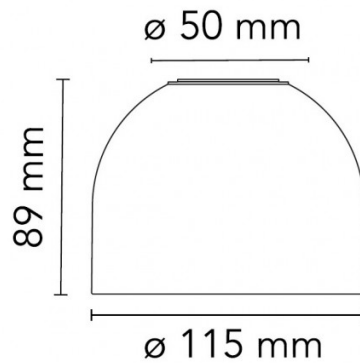

The Flos [Wan collection](#) also includes a fully recessed model, semi-recessed model and a pendant light.

PRODUCT SPECIFICATION

- Light Source:** 1 x max 40W G9 (excluded)
- IP Code:** 20
- Dimming:** Dimmable via mains phase dimming
- Dimensions:** Ø11.5cm
8.9cm height
Ø5cm base