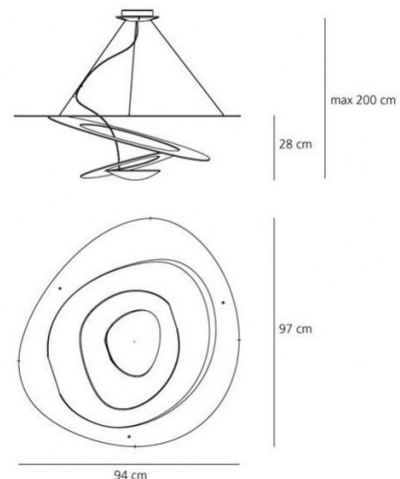

PRODUCT SPECIFICATION

Light Source: 1 x Max 11W R7 (Excluded)

IP Code: 20

Dimming: Dimmable via mains phase dimming.

Dimensions: Height: 28cm
Width: 94cm
Length: 97cm
Drop Height: 70-200cm

For all sales and technical enquiries, please contact: