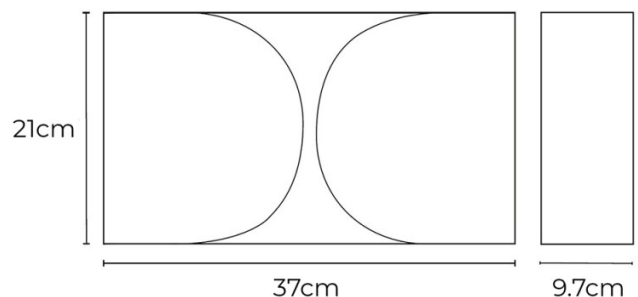

PRODUCT SPECIFICATION

Light Source: 2 x Max 11.5W E27 LED (excluded)

IP Code: 20

Dimming: Dimmable via mains phase dimming.

Dimensions: Height: 21cm
Width: 37cm
Depth: 9.7cm

For all sales and technical enquiries, please contact: