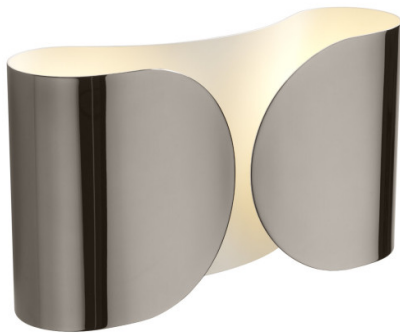

FLOS

Flos Foglio Wall Light

LA8281-N

SOURCE: <https://www.davidvillagelighting.co.uk/product/Flos-Foglio-Wall-Light/4915>

PRODUCT DESCRIPTION

Designer: Tobia Scarpa

Flos Foglio Wall Light

The Foglio Wall Light harnesses an unusual curved structure created from steel, which is powder painted in a choice of white, black, gold and chrome. Designed by Tobia Scarpa in 1966, this wall light has stood the test of time and remains one of Flos' most popular products. The body of Foglio is crafted from pressed steel, with two internal lamp supports that utilise injection-moulded nylon.

The meandering waves and curved profile of the Flos Foglio Wall Light complement the output of soft diffused illumination, and the 1960s feel gives the fixture a special charm. Foglio has a timeless, graphic style and emits indirect, partially diffused light to create an ambient glow, perfect for lighting in a hallway, bedroom, dining room or living area. Similarly, it is an elegant addition to commercial spaces, especially in the hospitality sector, adding contemporary charm to hotels, bars, restaurants and shopping spaces.

PRODUCT SPECIFICATION

Light Source: 2 x Max 11.5W E27 LED (excluded)

IP Code: 20

Dimming: Dimmable via mains phase dimming.

Dimensions: Height: 21cm
Width: 37cm
Depth: 9.7cm

For all sales and technical enquiries, please contact: