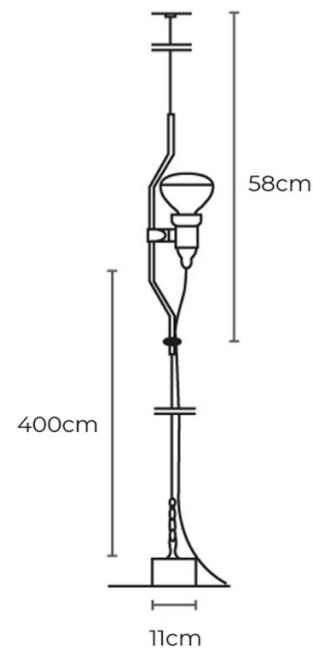

### Flos Parentesi Pendant Light

Named after the parenthesis symbol, the Parentesi suspension light, designed by the renowned Achille Castiglioni, is a stripped-back ceiling-to-floor suspension light providing thoroughly adjustable light emission. Designed in 1971, this simple yet functional lamp provides direct and flexible light.

The Parentesi lamp body is mounted on coloured painted or nickel-plated shaped steel tubes with a light source which moves vertically via sliding on a ceiling-to-floor steel cable (400cm long). This construction allows the Parentesi's light to be fixed at any point and directed as required, making it the perfect companion for tasking or to highlight architectural details.

## PRODUCT SPECIFICATION

<b>Light Source:</b>	1 x Max 13W E27 LED (Excluded)
<b>IP Code:</b>	20
<b>Dimming:</b>	<b>Non-Dimmable:</b> Integrated on/off switch on the product. <b>Dimmable:</b> In-line dimmer included on cable.
<b>Dimensions:</b>	Fixture Height: 58cm Base: Ø11cm Maximum Height: 400cm