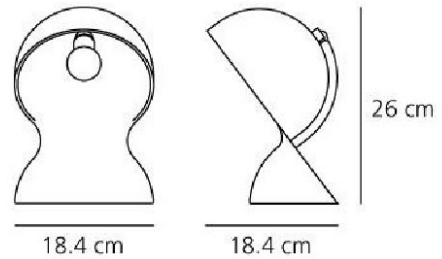

Artemide

Artemide Dalu Table Lamp

LA8105

SOURCE: <https://www.davidvillagelighting.co.uk/product/Artemide-Dalu-Table-Lamp/476>

PRODUCT DESCRIPTION

Designer: Vico Magistretti

Dalu by Artemide

Dalù was originally designed by Vico Magistretti in 1969. Artemide have launched a re-edition, a tribute to the classic design from the '60s. The table lamp is made from a single polycarbonate form with curves, a true salutation to the era. Dalu table lamp is available in three colour options, orange, white or black. The choice of vivid colour options just adds to the psychedelic and vintage feeling that the Dalu wants to bring into your home.

PRODUCT SPECIFICATION

Light Source: 1 x 6W E14 LED (excluded)

IP Code: 20

Dimming: Non dimmable.

Dimensions: 26 cm height  
18.4 cm width

For all sales and technical enquiries, please contact:

+44 (0)114 263 4266