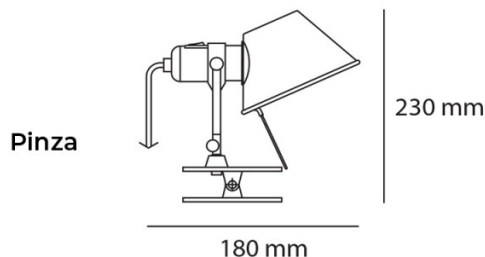

Artemide Tolomeo Pinza Clip-on Light

Artemide Tolomeo Pinza Clip-on Light takes the iconic head of the Tolomeo lamp and turns it into an instrument of light that can be fixed anywhere, thanks to a practical clip. Designed by Michele De Lucchi and Giancarlo Fassina, it carries the same identity that made Tolomeo an icon of Italian design, but in a format that feels more immediate and easy to move around the home or workspace.

The clipped format is what defines this version. Rather than using a base, the lamp can be fixed onto shelves, bookcases, tables, and similar surfaces, making it especially useful where space is limited or a temporary light position is needed. The standard Pinza is available in Aluminium, while the Tolomeo Pinza Micro is offered in Aluminium, Blue, Orange, and Red.

Artemide Tolomeo Pinza Clip-on Light is available in two sizes: Pinza and Pinza Micro. The Micro version is more compact and uses the smaller E14 fitting, while the standard version uses E27 and has a slightly larger presence, but both keep the same practical clipped construction. Best suited for shelves, bedside settings, desks, reading corners, and other compact interiors where a Clip-on Light can provide an adjustable task or reading light without taking up surface space.

PRODUCT SPECIFICATION

Light Source:	Pinza: 1 x Max 12W E27 (Excluded) Pinza Micro: 1 x Max 6W E14 (Excluded)
IP Code:	20
Dimming:	Pinza: Integrated on/off switch on the product. Pinza Micro: In-line on/off switch included on cable.
Dimensions:	<p>Pinza: Height: 23cm Depth: 18cm</p> <p>Pinza Micro: Height: 20cm Depth: 16cm</p>