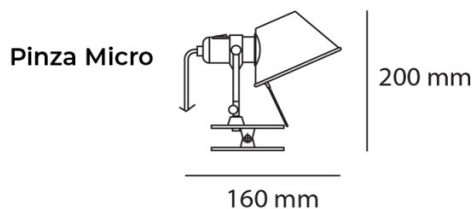

Artemide Tolomeo Pinza Clip-on Light

Artemide Tolomeo Pinza Clip-on Light takes the iconic head of the Tolomeo lamp and turns it into an instrument of light that can be fixed anywhere, thanks to a practical clip. Designed by Michele De Lucchi and Giancarlo Fassina, it carries the same identity that made Tolomeo an icon of Italian design, but in a format that feels more immediate and easy to move around the home or workspace.

The clipped format is what defines this version. Rather than using a base, the lamp can be fixed onto shelves, bookcases, tables, and similar surfaces, making it especially useful where space is limited or a temporary light position is needed. The standard Pinza is available in Aluminium, while the Tolomeo Pinza Micro is offered in Aluminium, Blue, Orange, and Red.

Artemide Tolomeo Pinza Clip-on Light is available in two sizes: Pinza and Pinza Micro. The Micro version is more compact and uses the smaller E14 fitting, while the standard version uses E27 and has a slightly larger presence, but both keep the same practical clipped construction. Best suited for shelves, bedside settings, desks, reading corners, and other compact interiors where a Clip-on Light can provide an adjustable task or reading light without taking up surface space.

PRODUCT SPECIFICATION

Light Source:	Pinza: 1 x Max 12W E27 (Excluded) Pinza Micro: 1 x Max 6W E14 (Excluded)
IP Code:	20
Dimming:	Pinza: Integrated on/off switch on the product. Pinza Micro: In-line on/off switch included on cable.
Dimensions:	<p>Pinza: Height: 23cm Depth: 18cm</p> <p>Pinza Micro: Height: 20cm Depth: 16cm</p>