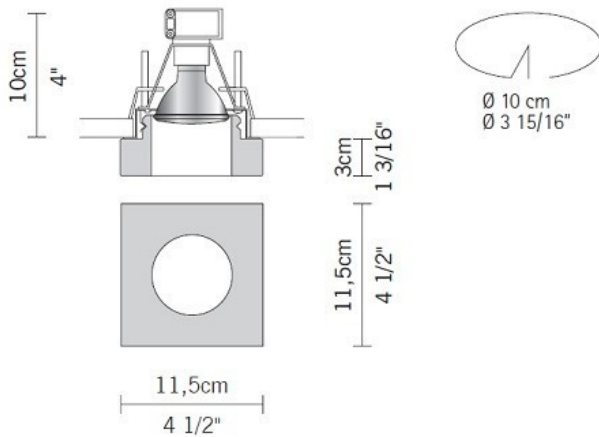

Lamp type:

LED GU10 Lamp
8 Watt
3000K Warm White
575lm
80W Equivalent

Dimming: Mains Phase – Dimmable via mains phase dimming.

Dimensions:

11.5cm x 11.5cm

**David
Village
Lighting**

For all sales and technical enquiries, please contact:
+44 (0)114 263 4266
info@davidvillagelighting.co.uk
www.davidvillagelighting.co.uk