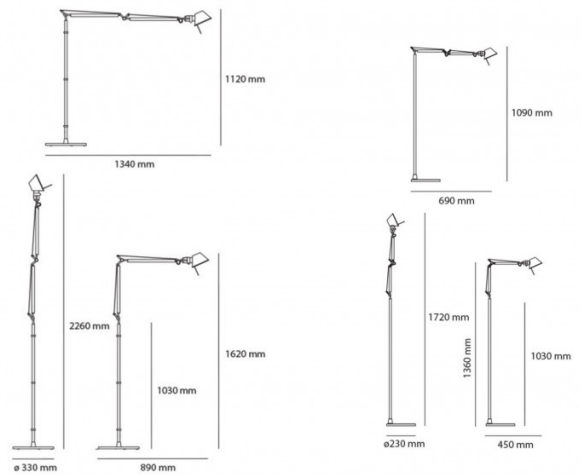

PRODUCT SPECIFICATION

Light Source: **Standard** - 1 x Max 8W E27 (excluded)
Micro - 1 x Max 4W E14 (excluded)

IP Code: 20

Dimming: Non dimmable.

Dimensions: Standard
 Depth:: 89-134cm
 Height: 112-226cm
 Base: Ø33cm

Micro
 Depth:: 23-69cm
 Height: 103-172cm
 Base: Ø23cm

Standard

Micro

For all sales and technical enquiries, please contact:

+44 (0)114 263 4266

info@davidvillagelighting.co.uk

www.davidvillagelighting.co.uk