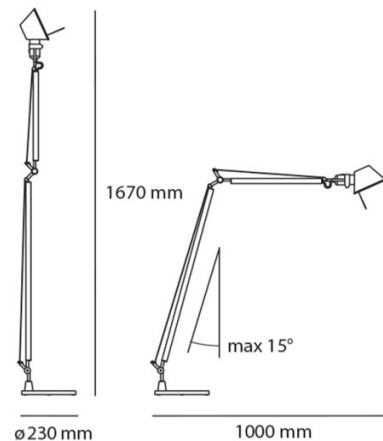

PRODUCT SPECIFICATION

Light Source: 1 x Max 12W E27 LED (Excluded)

IP Code: 20

Dimming: Integrated on/off switch on the product.

Dimensions: Base: Ø23cm
Max Extension Height: 167cm
Max Extension Length: 100cm

Cable Length: 180cm