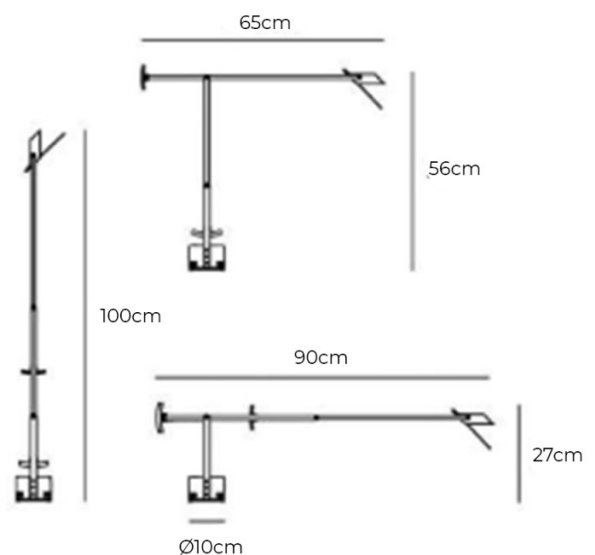

The design of the Artemide Tizio 35 Table Lamp is unique and requires no cables; the low-voltage current is simply carried along the conducting arms of Tizio itself. The counterbalance system ensures that Tizio is always in balance and can be set in almost any position. This ensures you can easily personalise the direction of the light output and move it to the most comfortable position. The Tizio gives direct adjustable light with two light levels. The [Tizio Collection](#) includes a floor stand to make your Tizio Lamp even more adaptable.

PRODUCT SPECIFICATION

Light Source: 1 x Max 2.5W 12V GY6,35 LED (Excluded)

IP Code: 20

Dimming: Integrated two-stage dimmer on the base.

Dimensions: Height: 27-100cm
Length: 65-90cm
Base: Ø10cm

For all sales and technical enquiries, please contact: