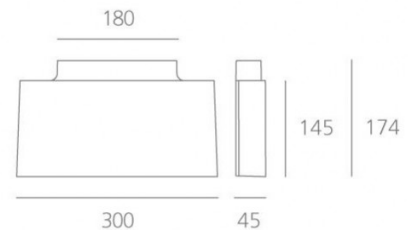

PRODUCT SPECIFICATION

Light Source: 1 x Max 11W LED R7s (Excluded)

IP Code: 20

Dimming: Dimmable via mains phase dimming.

Dimensions: Height: 4.5cm
Width: 30cm
Depth: 17.4cm

For all sales and technical enquiries, please contact: