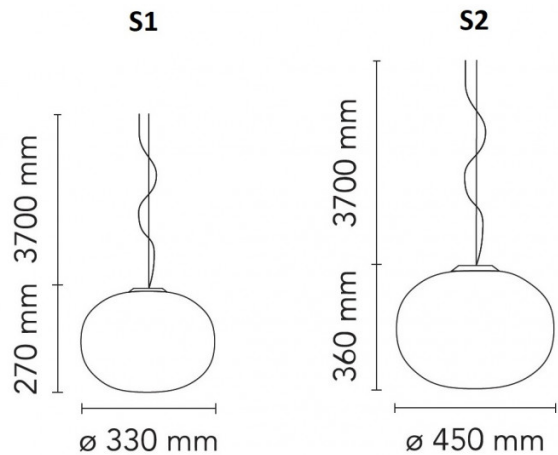

FLOS

Flos Globall Pendant

LA8012

SOURCE: <https://www.davidvillagelighting.co.uk/product/Flos-Globall-Pendant/221>

PRODUCT DESCRIPTION

Designer: Jasper Morrison

Glo-Ball Pendant Light by Flos

Within the [Glo-Ball collection](#), the suspension light is available in two main sizes, the smaller Glo-Ball S1 and the larger Glo-Ball S2.

Designed by Jasper Morrison, the Glo-Ball's white spherical diffuser makes the pendant look as if it floats within the room and when switched on. The diffused light illuminates everything around it giving it a warm glow.

The Glo-Ball suspension can stand gracefully above your dining table or in your living room, adding that finishing touch to your modern decor. They are also a perfect choice for displaying in clusters of the same of varying sizes (the Glo-Ball suspension lamp is also available in a miniature size: the [Glo-Ball Mini Pendant](#)).

The Glo-Ball pendant lights are also a superb choice for hospitality application, restaurants or coffee shops.

A compatible [Flos bulb](#) can be purchased separately. Please check individual bulb pages for product compatibility.

PRODUCT SPECIFICATION

Light Source: S1 - 1 x max 15W LED E27 T38 (excluded)
S2 - 1 x max 18W LED E27 T38 (excluded)

IP Code: 20

Dimming: Dimmable via mains phase dimming.

Dimensions: S1 - Ø33cm, H 27cm
S2 - Ø45cm, H 36cm

370cm drop