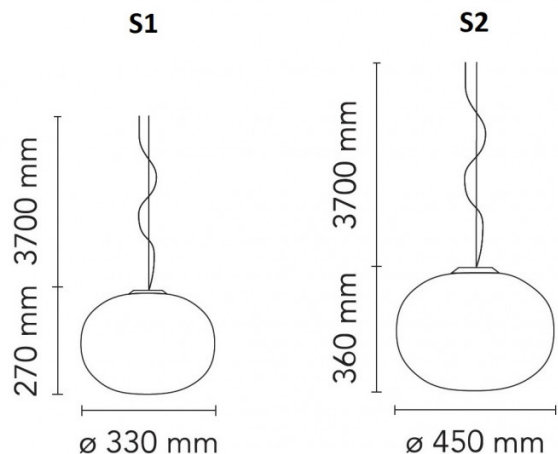

IP Code: 20

Dimming: Dimmable via mains phase dimming.

Dimensions: **S1** - Ø33cm, H 27cm  
**S2** - Ø45cm, H 36cm

370cm drop

**For all sales and technical enquiries, please contact:**

+44 (0)114 263 4266

[info@davidvillagelighting.co.uk](mailto:info@davidvillagelighting.co.uk)