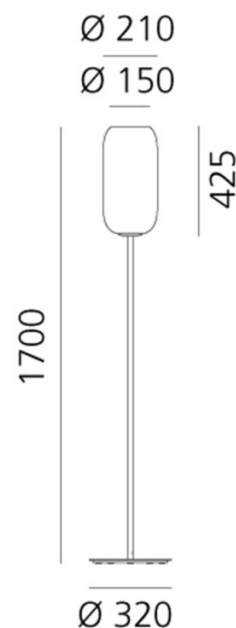

Artemide

Artemide Gople Floor Lamp

LA5920/F

SOURCE: <https://www.davidvillagelighting.co.uk/product/Artemide-Gople-Floor-Lamp/21640>

PRODUCT DESCRIPTION

Designer: BIG

Artemide Gople Floor Lamp

Artemide Gople Floor Lamp brings the characteristic Gople form into a larger format designed by BIG, Bjarke Ingels Group. Its elementary shape pairs a hand-blown glass diffuser with an aluminium structure, creating a soft ambient light that can sit comfortably within both contemporary and more decorative interiors.

PRODUCT SPECIFICATION

Light Source: 1 x Max 20W E27 LED (Excluded)

IP Code: 20

Dimming: In-line dimmer included on cable.

Dimensions: Shade: Ø21cm
Shade Height: 42.5cm
Height: 170cm
Base: Ø32cm

Cable Length: 180cm