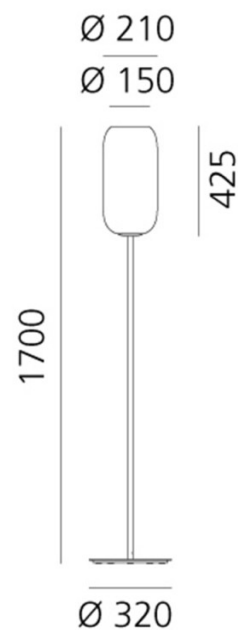

Artemide

Artemide Gople Floor Lamp

LA5920/F

SOURCE: <https://www.davidvillagelighting.co.uk/product/Artemide-Gople-Floor-Lamp/21640>

PRODUCT DESCRIPTION

Designer: BIG

Artemide Gople Floor Lamp

Artemide Gople Floor Lamp brings the characteristic Gople form into a larger format designed by BIG, Bjarke Ingels Group. Its elementary shape pairs a hand-blown glass diffuser with an aluminium structure, creating a soft ambient light that can sit comfortably within both contemporary and more decorative interiors.

PRODUCT SPECIFICATION

Light Source: 1 x Max 20W E27 LED (Excluded)

IP Code: 20

Dimming: In-line dimmer included on cable.

Dimensions: Shade: Ø21cm
Shade Height: 42.5cm
Height: 170cm
Base: Ø32cm

For all sales and technical enquiries, please contact: