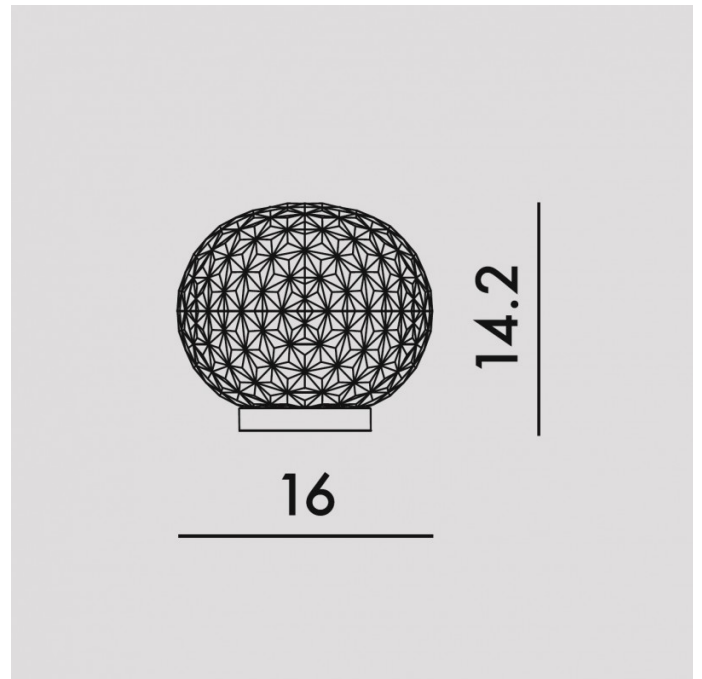

The integrated LED light source is diffused and reflects off the shade, creating an effective and eye-catching glow that will create a warm ambience in the room. The Mini Planet table light is available in three beautiful colours, crystal, smoke and yellow, so you can find the right match for your space. You can also pair with other lights from the range for a consistent light scheme throughout.

**PRODUCT SPECIFICATION**

**Light Source:** 1.6W, 2700K, 210 lumens

**IP Code:** 20

**Dimming:** In line on/off switch included on cable

**Dimensions:** Ø16cm  
14.2cm height

**For all sales and technical enquiries, please contact:**