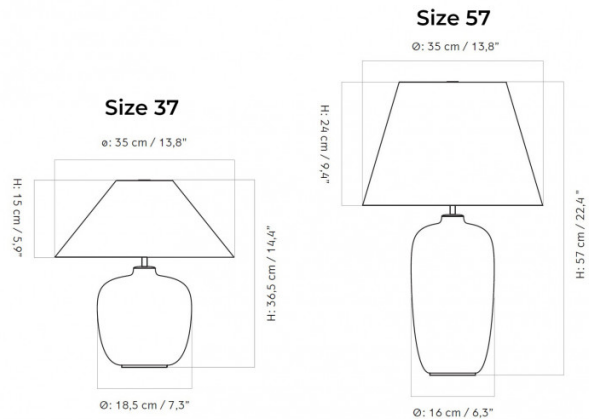

The Torso table light comes in a two finishes, with a sand or black base which are both paired with an off-white shade, making it perfect for many design schemes and interiors. The sand finish comes in the smaller Size 37, whereas the black finish comes in the larger Size 57. The lampshade also has a touch dimmer on the top for 3 light settings so you can create the exact ambience you need. A gorgeous table lamp, this light will work in any home or work environment to provide a warm and ambient glow.

PRODUCT SPECIFICATION

Light Source: **Size 37** - 1 x max 4W E14 LED (included)
Size 57 - 1 x max 6W E27 LED (included)

IP Code: 20

Dimming: Integrated dimmer on the product

Dimensions: Size 37:
 Ø35cm shade
 15cm shade height
 36.5cm height
 Ø18.5cm base

Size 57:
 Ø35cm shade
 24cm shade height
 57cm height
 Ø16cm base

200cm cable length

For all sales and technical enquiries, please contact:

+44 (0)114 263 4266

info@davidvillagelighting.co.uk

www.davidvillagelighting.co.uk