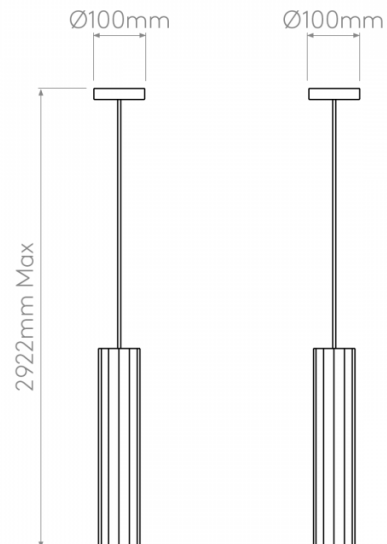

PRODUCT SPECIFICATION

Light Source: 1 x Max 6W GU10 LED (Excluded)

IP Code: 20

Dimming: Dimmable via mains phase dimming.

Dimensions: Shade: Ø8.15cm
Shade Height: 40cm
Ceiling Canopy: Ø10cm
Maximum Drop: 292.2cm