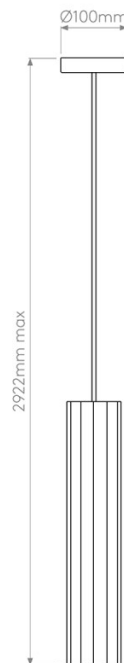

## Astro Hashira Pendant

LA10389/P

SOURCE: <https://www.davidvillagelighting.co.uk/product/Astro-Hashira-Pendant/21555>

### HAstro Hashira Pendant Light

The Astro Hashira Pendant Light is a contemporary pendant with a faceted form inspired by neoclassical architecture. Its sculptural aluminium shade creates a distinctive silhouette, while the downward light output casts a defined pool of illumination and subtle shadows that echo the shape of the fitting itself. The result is a pendant that feels both decorative and architectural without becoming overbearing.

Available in Matt Black, Matt Gold and Matt Nickel, Hashira can be used to either introduce contrast or sit more quietly within an interior scheme. Its slim proportions make it particularly effective over dining tables, kitchen islands and counters, while multiple pendants can be used together to create a more rhythmic lighting arrangement in larger residential or commercial spaces.

### PRODUCT SPECIFICATION

**Light Source:** 1 x Max 6W GU10 LED (Excluded)

**IP Code:** 20

**Dimming:** Dimmable via mains phase dimming.

**Dimensions:** Shade: Ø8.15cm  
Shade Height: 40cm  
Ceiling Canopy: Ø10cm  
Maximum Drop: 292.2cm