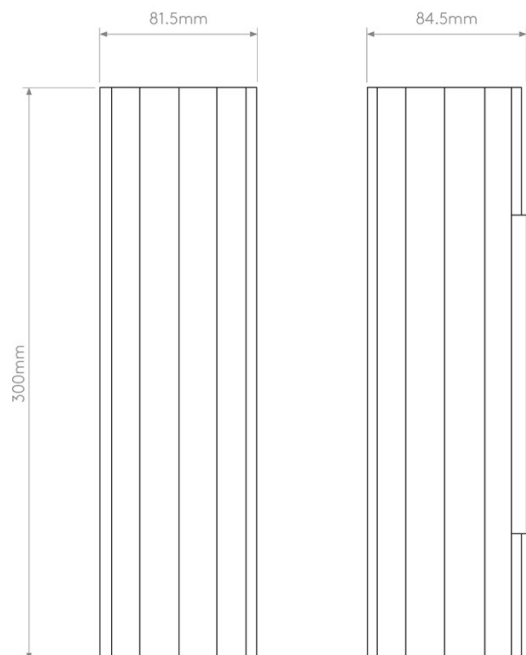

Dimensions: Shade: Ø8.15cm
Height: 30cm
Depth: 8.45cm

For all sales and technical enquiries, please contact:

+44 (0)114 263 4266

info@davidvillagelighting.co.uk

www.davidvillagelighting.co.uk