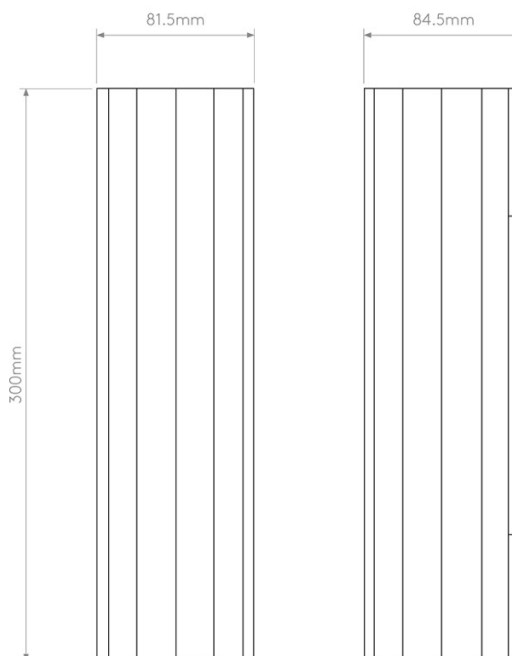

### PRODUCT SPECIFICATION

**Light Source:** 2 x Max 6W GU10 LED (Excluded)

**IP Code:** 20

**Dimming:** Dimmable via mains phase dimming.

**Dimensions:** Shade: Ø8.15cm  
Height: 30cm  
Depth: 8.45cm

**For all sales and technical enquiries, please contact:**