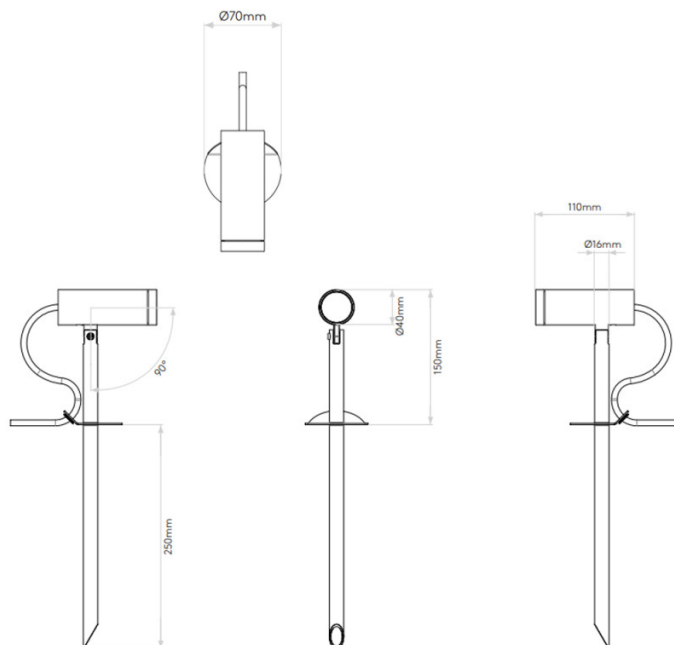

The Myos outdoor floor lamp is a minimalist and simple light that has a directable lampshade to cast a spot light wherever you need in your exterior. The Myos light has a base that can be stuck in the ground and can also be purchased with extension poles so you can adjust the height. The shade can be rotated around 90° and has an integrated LED light source for a long-lasting and effective glow.

This light is also dimmable when used with a compatible driver.

PRODUCT SPECIFICATION

Light Source: 8W, 3000K, 312 Lumens

IP Code: 65

Dimming: Dimmable when dimmable driver is installed.

Dimensions: Shade: Ø4cm
Shade Length: 10cm
Above Ground Height: 15cm
Spike: 25cm
Cable Length: 270cm