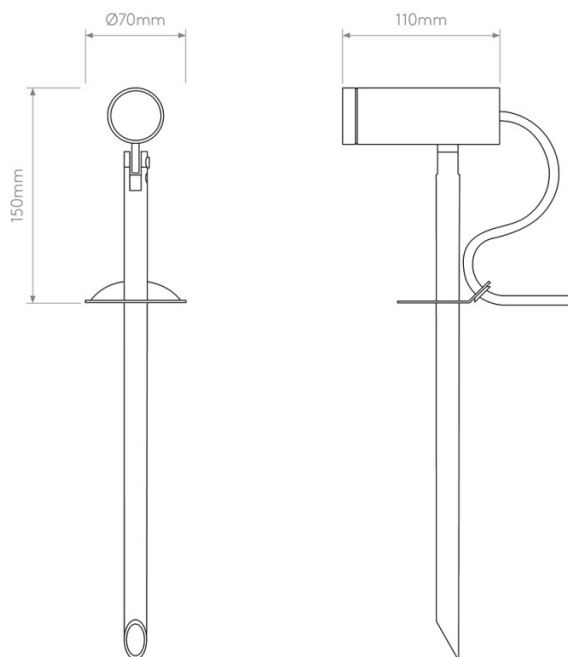

Best suited to garden planting, pathways, exterior entrances, hotel entrances, landscaped areas, and outdoor accent lighting.

PRODUCT SPECIFICATION

Light Source: 8W, 3000K, 312 Lumens

IP Code: 65

Dimming: Dimmable via mains phase dimming.

Dimensions: Above Ground Height: 15cm
Width: 11cm
Spike 25cm
Shade: Ø4cm
Cable Length: 270cm

For all sales and technical enquiries, please contact:

+44 (0)114 263 4266

info@davidvillagelighting.co.uk

www.davidvillagelighting.co.uk