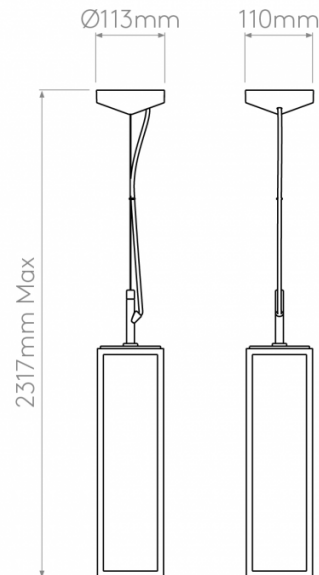

astro

Astro Harvard Outdoor Pendant

LA10391/P

SOURCE: <https://www.davidvillagelighting.co.uk/product/Astro-Harvard-Outdoor-Pendant/21551>

PRODUCT DESCRIPTION

Harvard Outdoor Pendant Light by Astro

The Harvard pendant is part of the [Astro Harvard collection](#), a range of lights that modernise the traditional lantern. Made from steel, the pendant light has glass panes which exposes the light bulb, having a minimalist and contemporary aesthetic.

PRODUCT SPECIFICATION

- Light Source:** 1 x Max 60W E27 (excluded)
- IP Code:** 44
- Dimming:** Dimmable via mains phase dimming.
- Dimensions:** Shade Height: 38cm  
Ceiling Canopy: Ø11.3cm  
Maximum Drop: 231.7cm