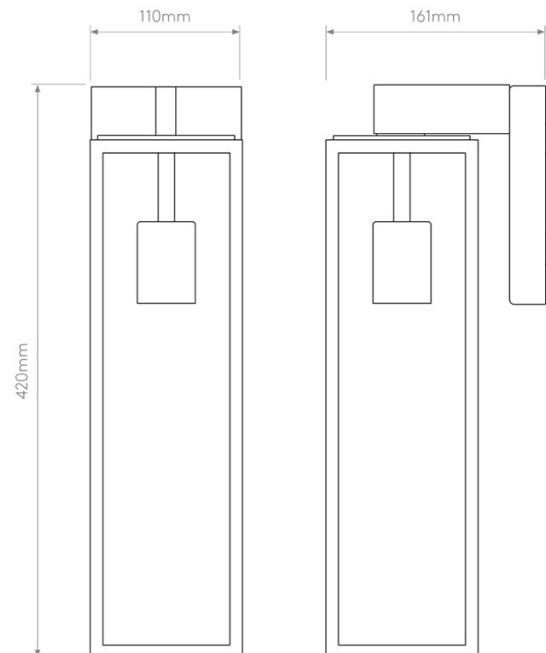

Best suited to front doors, entranceways, patios, garden walls, covered outdoor areas, and bathroom zone 2 or 3 wall lighting.

PRODUCT SPECIFICATION

Light Source: 1 x Max 60W E27 (excluded)

IP Code: 44

Dimming: Dimmable via mains phase dimming.

Dimensions: Height: 42.5cm
Depth: 16.1cm
Width: 11cm

For all sales and technical enquiries, please contact:

+44 (0)114 263 4266

info@davidvillagelighting.co.uk

www.davidvillagelighting.co.uk