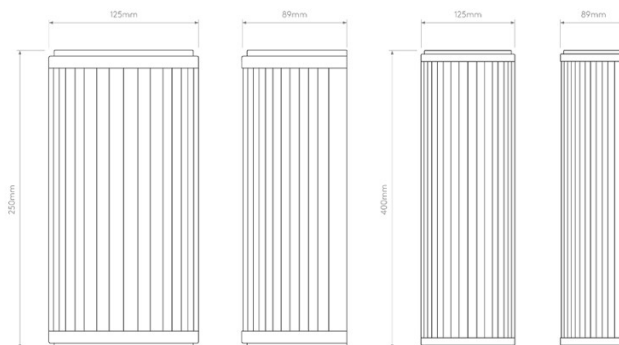

The Versailles is available in two sizes: the smaller Versailles 250 and the taller Versailles 400. The 250 works well where a more compact bathroom wall light is needed beside a mirror, along a hallway, or in a smaller cloakroom, while the 400 gives a longer lit form for larger bathrooms, dressing areas, and interior walls that need more presence. Both sizes are available in Bronze, Matt Gold, and Polished Chrome finishes.

PRODUCT SPECIFICATION

Light	250: 4.5W, 3000K, 320 Lumens
Source:	400: 7.1W, 3000K, 658 Lumens
IP Code:	44
Dimming:	250: Dimmable using leading edge and trailing edge. 400: Dimmable using trailing edge dimming.
Dimensions: 250:	Height: 25cm Width: 12.5cm Depth: 8.9cm
400:	Height: 40cm Width: 12.5cm Depth: 8.9cm