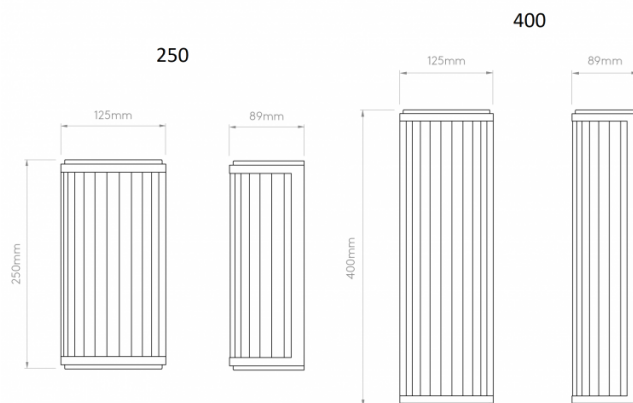

The Versailles LED wall lamp is available in 3 colours, matt gold, polished chrome and bronze so you can find the perfect finish for your interior. The wall lamp is also available in 2 sizes, the smaller 250 and the larger 400.

PRODUCT SPECIFICATION

Light	250 - 4.5W, 3000K, 320 Lumens
Source:	400 - 7.1W, 3000K, 658 Lumens
IP Code:	44
Dimming:	250: Dimmable using leading edge and trailing edge. 400: Dimmable using trailing edge dimming.
Dimensions: 250:	Height: 25cm Width: 12.5cm Depth: 8.9cm
400:	Height: 40cm Width: 12.5cm Depth: 8.9cm