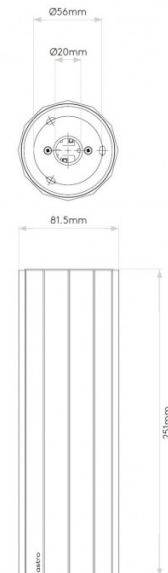

## PRODUCT SPECIFICATION

- Light Source:** 1 x Max 6W GU10 LED (excluded)
- IP Code:** 20
- Dimming:** Dimmable via mains phase dimming.
- Dimensions:** Ø8.15cm  
Height: 25.1cm

For all sales and technical enquiries, please contact: