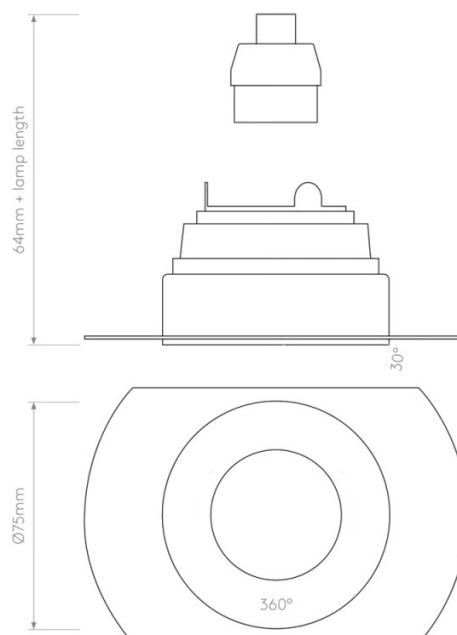

The adjustable head can be tilted by 30° and rotated through 360°, so the light can be aimed towards a wall, walkway, work surface, or feature. This makes it useful in areas where a small recessed fitting needs more control, such as above kitchen worktops, along a hallway, or in a room where the light needs to be directed after the ceiling has been finished.

The Trimless Slimline Round Adjustable Fire-Rated Recessed Light is wired in, dimmable depending on the lamp selected, and requires no separate driver. It is fire-rated to 30, 60, and 90 minutes for solid joists, with a 30-minute rating for metal web and I-joist installations. This product must be installed before the final plaster skim. Most suited to kitchens, hallways, living rooms, bedrooms, and new ceiling schemes where adjustable recessed lighting is required.

PRODUCT SPECIFICATION

Light Source: 1 x Max 6W GU10 LED (Excluded)

IP Code: 20

Dimming: Dimmable via mains phase dimming.

Dimensions: Height: 6.4cm
Fixture: Ø7.5cm
Cut Out Hole: Ø7.9cm
Recess Depth: 15cm

For all sales and technical enquiries, please contact: