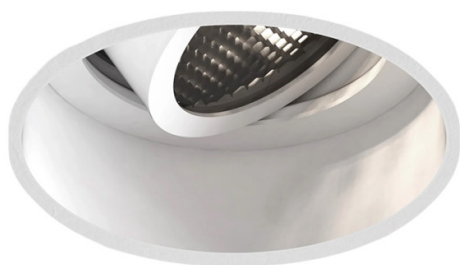

astro

LA4067/A

Astro Trimless Slimline Round Adjustable Fire-Rated Recessed

SOURCE: <https://www.davidvillagelighting.co.uk/product/Astro-Trimless-Slimline-Round-Adjustable-Fire-Rated-Recessed/21538>

PRODUCT DESCRIPTION

Designer: Astro Design Team

Astro Trimless Slimline Round Adjustable Fire-Rated Recessed Light

Astro Trimless Slimline Round Adjustable Fire-Rated Recessed Light is a Matt White recessed ceiling light for new ceiling installation before plastering. Once plastered in, it gives a clean, trimless finish while still allowing the light direction to be adjusted after installation.

The adjustable head can be tilted by 30° and rotated through 360°, so the light can be aimed towards a wall, walkway, work surface, or feature. This makes it useful in areas where a small recessed fitting needs more control, such as above kitchen worktops, along a hallway, or in a room where the light needs to be directed after the ceiling has been finished.

The Trimless Slimline Round Adjustable Fire-Rated Recessed Light is wired in, dimmable depending on the lamp selected, and requires no separate driver. It is fire-rated to 30, 60, and 90 minutes for solid joists, with a 30-minute rating for metal web and I-joist installations. This product must be installed before the final plaster skim. Most suited to kitchens, hallways, living rooms, bedrooms, and new ceiling schemes where adjustable recessed lighting is required.