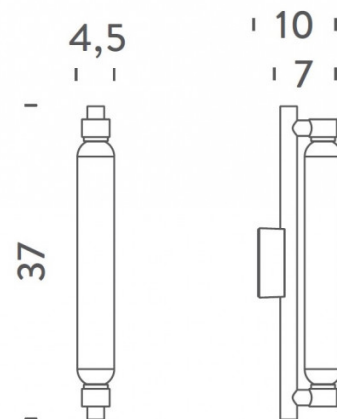

The wall light is made with a simple matt grey or matt black aluminium structure and has a glass shade that diffuses the light and creates a warm glow. The La Roche LED light is suitable for many spaces, whether you need to line a corridor or a handy light in your lounge. La Roche Wall Light is IP45 rated and is therefore suitable for use in zone 2 of a bathroom.

PRODUCT SPECIFICATION

Light Source: 10W, 2700K, 925 lumens

IP Code: 45

Dimming: Dimmable via Triac dimming

Dimensions: 4.5cm width
37cm height
10cm depth

For all sales and technical enquiries, please contact: