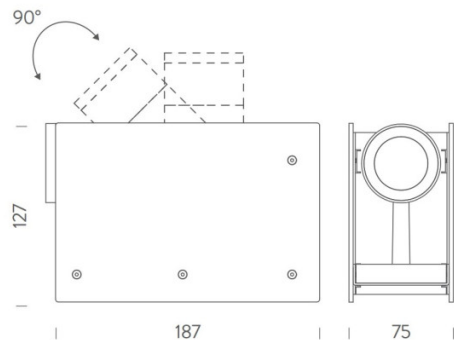

### PRODUCT SPECIFICATION

- Light Source:** 13W, 2700K, 900 lumens  
or  
13W, 3000K, 900 lumens
- IP Code:** 20
- Dimming:** Integrated dimmer on the product
- Dimensions:** 18.7cm length  
12.7cm height  
7.5cm width  
300cm cable length