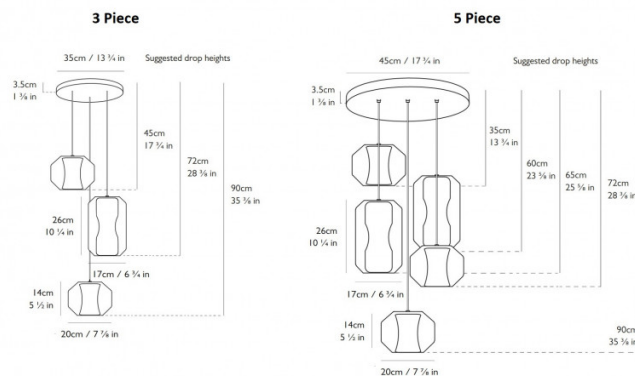

PRODUCT SPECIFICATION

Light Source: **3 Piece** - 3 x Max 6.3W E27 LED (included)
5 Piece - 5 x Max 6.3W E27 LED (included)

IP Code: 20

Dimming: Dimmable via mains phase dimming.

Dimensions: **3 Piece:** Ø35cm
5 Piece: Ø45cm

Small Pendant Width: 20cm
 Small Pendant Height: 14cm
 Large Pendant Width: 17cm
 Large Pendant Height: 26cm

For all sales and technical enquiries, please contact:

+44 (0)114 263 4266

info@davidvillagelighting.co.uk