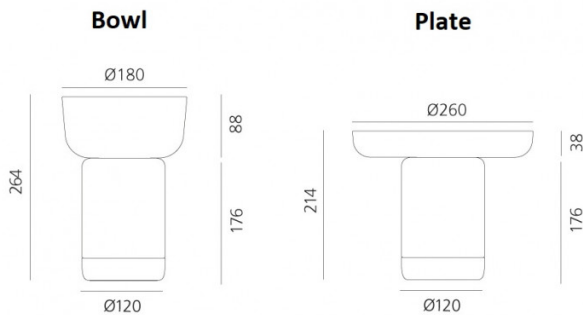

Designer: Davide Oldani & Attila Veress

Dimming: Integrated dimmer on the product

Dimensions:

Bowl:

Ø18cm bowl
Ø12cm lamp
26.4cm height

Plate:

Ø26cm plate
Ø12cm lamp
21.4cm height

**David
Village
Lighting**