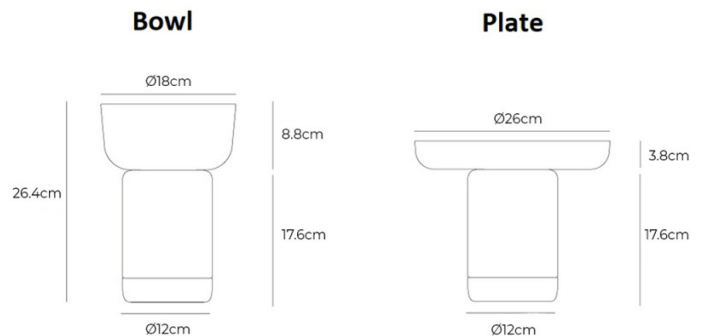

PRODUCT SPECIFICATION

Light Source: 2.4W, 2700K, 225 Lumens

IP Code: 20

Dimming: Integrated dimmer on the product.

Dimensions: Bowl:
 Bowl: Ø18cm
 Lamp: Ø12cm
 Height: 26.4cm

Plate:
 Plate: Ø26cm
 Lamp: Ø12cm
 Height: 21.4cm