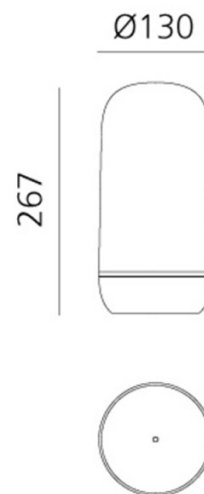

## PRODUCT SPECIFICATION

- Light Source:** 2.4W, 2700K, 212 lumens
- IP Code:** 20
- Dimming:** Integrated dimmer on the product
- Dimensions:** Shade: Ø13cm  
Height: 26.7cm

**For all sales and technical enquiries, please contact:**