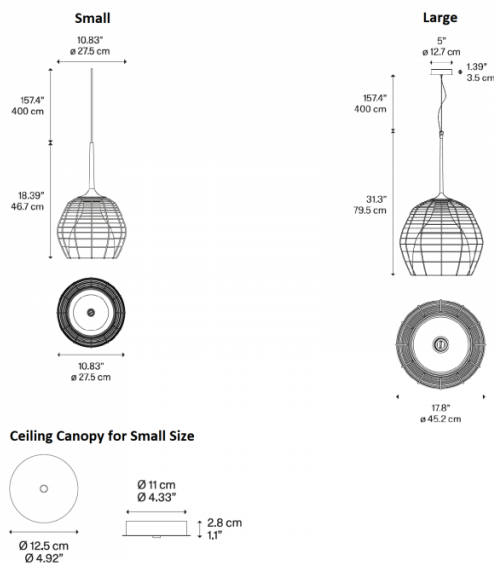

PRODUCT SPECIFICATION

Light Source: **Small** - 1 x max 15W E27 LED (excluded)
Large - 1 x max 25W E27 LED (excluded)

IP Code: 20

Dimming: Dimmable via mains phase dimming

Dimensions: Small:
Ø27.5cm shade
46.7cm shade height
Ø12.5cm ceiling canopy
400cm cable length

Large:
Ø45.2cm shade
79.5cm shade height
Ø12.7cm ceiling canopy
400cm cable length

For all sales and technical enquiries, please contact:

+44 (0)114 263 4266

info@davidvillagelighting.co.uk

www.davidvillagelighting.co.uk