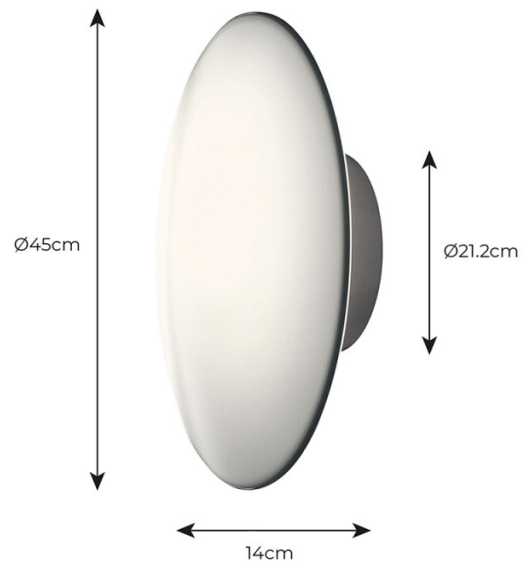

Louis Poulsen AJ Eklipta Outdoor Wall Light

Designed by Arne Jacobsen, the AJ Eklipta Outdoor Wall Light was first created for the Rødovre Town Hall in 1959. A versatile and simplistically chic light, the wall lamp is made from an aluminium structure and a white opal glass diffuser. The glass lampshade creates a welcoming and warm glow that will create a beautiful atmosphere in any exterior.

The AJ Eklipta Outdoor Wall Light can be used in patios, terraces, entrance ways, gardens and more. Whether needed as a welcome home light by the door or as a main light in a courtyard, this outdoor wall lamp will not disappoint and will create a stylish aesthetic wherever it is used.

PRODUCT SPECIFICATION

- Light Source:** 1 x Max 11W E27 LED (Excluded)
- IP Code:** 44
- Dimming:** Dimmable using leading edge dimming.
- Dimensions:** Shade: Ø45cm
Depth: 14cm
Base: Ø21.2cm

For all sales and technical enquiries, please contact: