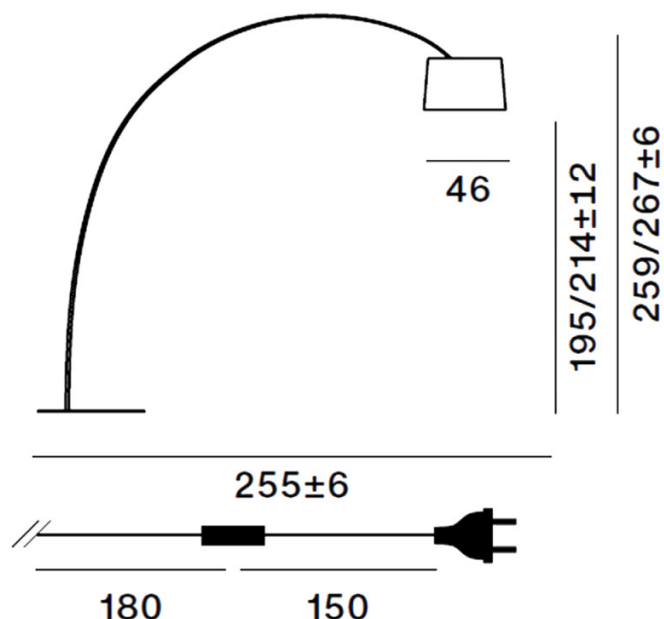

The Twiggy Elle floor lamp is a new addition to the [Foscarini Twiggy collection](#), designed by Marc Sadler. This floor lamp builds on the design of the Twiggy by extending the rod to make the lampshade further away from the base. A versatile and modern light, the Twiggy Elle can be used in many settings and works perfectly as both a reading/task or atmospheric lighting solution.

Please Note: It is advised that the Foscarini Twiggy Elle LED Floor Lamp is assembled in a room with a minimum ceiling height of 280cm due to the manufacturing process.

PRODUCT SPECIFICATION

- Light Source:** 28W, 2700K, 3840 Lumens
- IP Code:** 20
- Dimming:** In-line dimmer included on cable.
- Dimensions:**
 - Shade: Ø46cm
 - Shade Height: 29cm
 - Depth: 255cm
 - Maximum Height: 267cm
 - Cable Length: 330cm
 - Base: Ø60cm