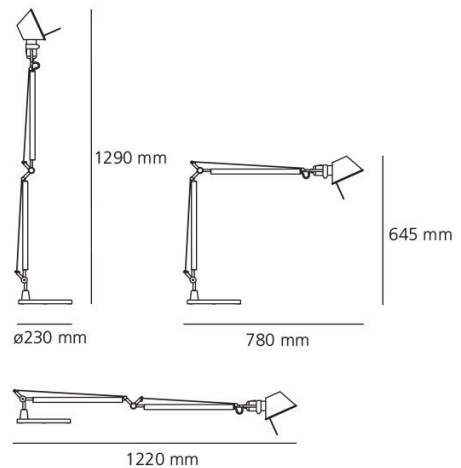

The switches are both located just before the head of the lamp, with an easy access for you to adjust brightness and colour temperature, depending on task or mood. A cantilevered arm and an adjustable head permits the user to adjust the lamp to a desired position. Available in an aluminium finish, the Tolomeo TW comes with a 23 cm round base, but can have a desk fixed or table clamp, instead. Please [contact us](#) for more information and pricing.

**PRODUCT SPECIFICATION**

- Light Source:** 10W, 3000K, 593 Lumens
- IP Code:** 20
- Dimming:** Integrated dimmer on the product.
- Dimensions:** Depth: 78-122cm  
Height: 64.5-129cm  
Base: Ø23cm

**For all sales and technical enquiries, please contact:**