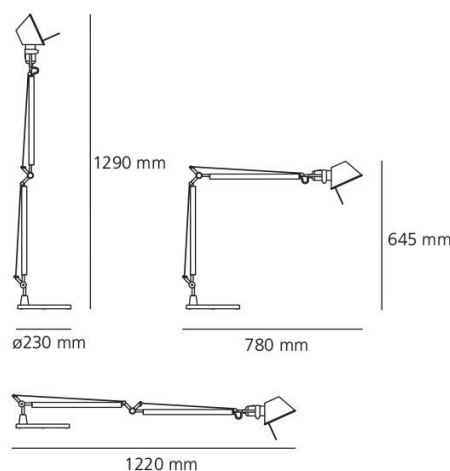

Tolomeo Tunable White LED Table Lamp by Artemide

Part of the iconic Tolomeo collection, the Tolomeo TW LED table lamp brings in the advantage of adjusting both light intensity and colour temperature. The lamp can emit a warm white light up to the coldest white light, ranging from amber, to white and up to blue light colours.

The switches are both located just before the head of the lamp, with an easy access for you to adjust brightness and colour temperature, depending on task or mood. A cantilevered arm and an adjustable head permits the user to adjust the lamp to a desired position. Available in an aluminium finish, the Tolomeo TW comes with a 23 cm round base, but can have a desk fixed or table clamp, instead. Please [contact us](#) for more information and pricing.

PRODUCT SPECIFICATION

- Light Source:** 11W, 2200-6500K, 560 - 716lm
IP Code: 20
Dimming: Integrated dimmer on the product.
Dimensions: Depth: 78-122cm
 Height: 64.5-129cm
 Base: Ø23cm

For all sales and technical enquiries, please contact: