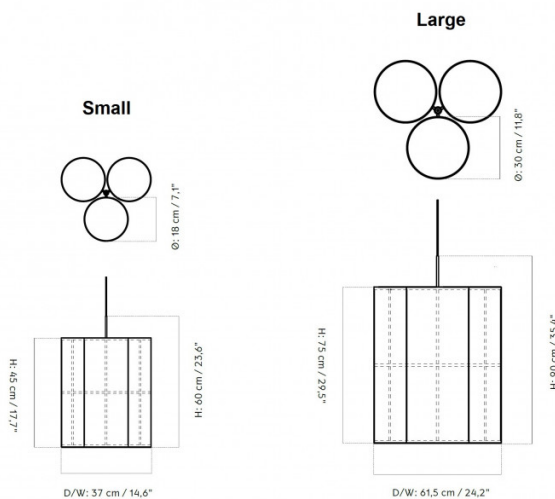

PRODUCT SPECIFICATION

Light Source: **Small** - 3 x Max 40W E27 (excluded)
Large - 6 x Max 40W E27 (excluded)

IP Code: 20

Dimming: Dimmable via mains phase dimming.

Dimensions: Small:
 Each Shade: Ø18cm
 Width: 37cm
 Height: 45cm

Large:
 Each Shade: Ø30cm
 Width: 61.5cm
 Height: 75cm

Ceiling Canopy: Ø11.5cm
 Ceiling Canopy Height: 3.8cm
 Cable Length: 500cm

For all sales and technical enquiries, please contact:

+44 (0)114 263 4266