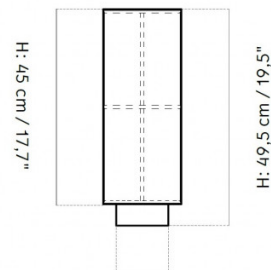

PRODUCT SPECIFICATION

- Light Source:** 1 x Max 40W E27 (excluded)
- IP Code:** 20
- Dimming:** In-line dimmer included on cable.
- Dimensions:** Ø18cm
Height: 49.5cm
Cable Length: 200cm

Ø: 18 cm / 7,1"

H: 45 cm / 17,7"

H: 49,5 cm / 19,5"

Ø: 12 cm / 4,7"

For all sales and technical enquiries, please contact:

+44 (0)114 263 4266

info@davidvillagelighting.co.uk

www.davidvillagelighting.co.uk