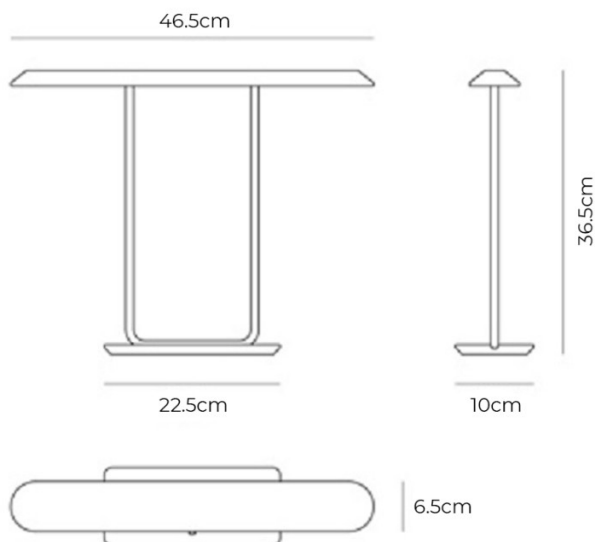

PRODUCT SPECIFICATION

Light Source: 14W, 3000K, 524 Lumens

IP Code: 20

Dimming: Integrated dimmer on product.

Dimensions: Length: 46.5cm
Height: 36.5cm
Width: 6.5cm
Base Depth: 10cm
Base Length: 22.5cm
Cable Length: 200cm