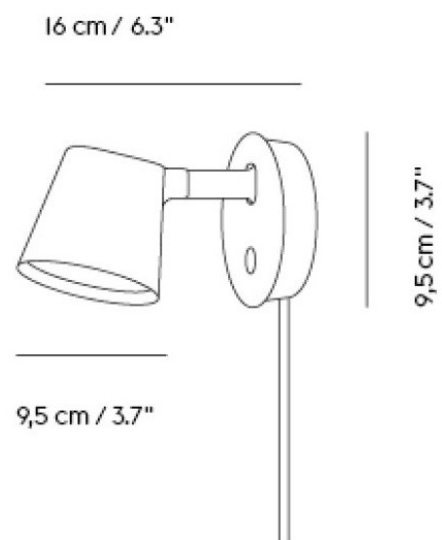

MUUTO

Muuto Tip LED Wall Light

LA5036/W

SOURCE: <https://www.davidvillagelighting.co.uk/product/Muuto-Tip-LED-Wall-Light/21204>

PRODUCT DESCRIPTION

Designer: Jens Fager

Muuto Tip LED Wall Lamp

The Tip wall lamp is a part of the [Muuto Tip collection](#) designed by Jens Fager. A simplistic and stylish wall light that has an adjustable head so you can direct the light where needed, this lamp is suitable for many settings such as homes and offices. Available in 5 chic colours, black, white, grey, copper brown or light green, you can find a wonderful finish that will suit your design scheme.

Whether you want to line your hallway or need a handy bedside light the Tip wall light will satisfy you with a contemporary and modern design. The lamp also comes with an integrated LED light source which is dimmable, allowing for a long-lasting illumination with full ambient control.

This LED wall light needs to be installed by a socket as it has a cable and plug. Alternatively, you can hard wire the light into the wall following the correct safety requirements and with the help of a qualified electrician.

PRODUCT SPECIFICATION

Light Source: 8W, 2700K, 220 Lumens

IP Code: 20

Dimming: Integrated dimmer on the product.

Dimensions: Shade: Ø9.5cm
Depth: 16cm
Wall Mount: Ø9.5cm
Cable Length: 250cm

For all sales and technical enquiries, please contact: