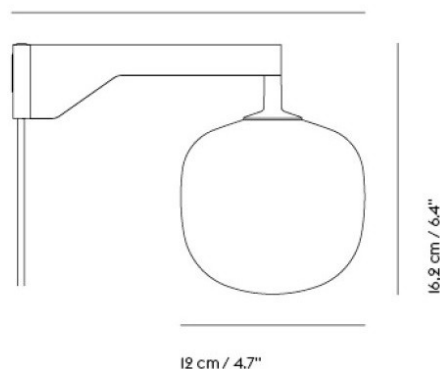

This wall light comes with a cable and plug and so needs to be installed near a socket. Alternatively, you can hard wire the light into the wall with the help of a qualified electrician and with the correct safety requirements.

PRODUCT SPECIFICATION

Light Source: 1 x Max 3W G9 LED (included)

IP Code: 20

Dimming: In-line dimmer included on cable.

Dimensions: Shade: Ø12cm
Shade Height: 16.2cm
Depth: 23cm
Cable Length: 250cm

23 cm / 9.1"