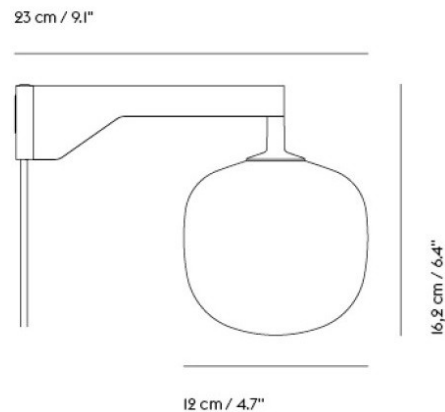

MUUTO

Muuto Rime Wall Light

LA10251/W

SOURCE: <https://www.davidvillagelighting.co.uk/product/muuto-rime-wall-light/21202>

PRODUCT DESCRIPTION

Designer: TAF Studio

Rime Wall Lamp by Muuto

A part of the new [Muuto Rime Collection](#), the Rime wall lamp was designed by TAF Studio and is a simplistic and elegant fixture. The shade is made from mouth blown glass and has soft lines that take its shape from the silhouette of an acorn. The designers wanted to create a timeless and subtle light that can be used in a wide variety of settings.

PRODUCT SPECIFICATION

- Light Source:** 1 x Max 3W G9 LED (included)
- IP Code:** 20
- Dimming:** In line dimmer included on cable.
- Dimensions:** Shade: Ø12cm
Shade Height: 16.2cm
Depth: 23cm
Cable Length: 250cm