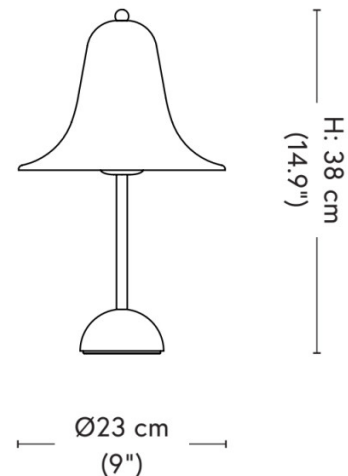

The new Pantop 23cm also includes a [pendant light](#), available in the same colour tones.

PRODUCT SPECIFICATION

Light Source: 1 x max 25W E14 (excluded)

IP Code: 20

Dimming: In line on/off switch included on cable.

Dimensions: Ø 23 cm
38 cm height
250 cm cable length

For all sales and technical enquiries, please contact:

+44 (0)114 263 4266

info@davidvillagelighting.co.uk

www.davidvillagelighting.co.uk