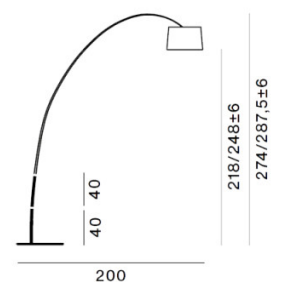

2 Additional Stem Sets: