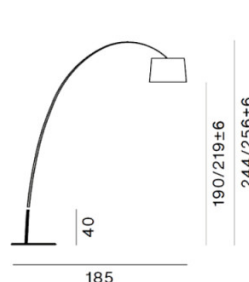

1 Additional Stem Set: