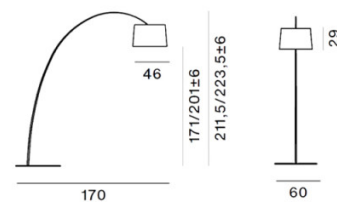

PRODUCT SPECIFICATION

Light Source: 28W, 2700K, 3840 Lumens

IP Code: 20

Dimming: In-line dimmer included on the cable.

Dimensions: Shade: Ø46cm
Depth: 170cm
Height: 221.5 - 223.5cm
Base: Ø60cm
Cable Length: 330cm

Standard:

Additional Stem Sets: