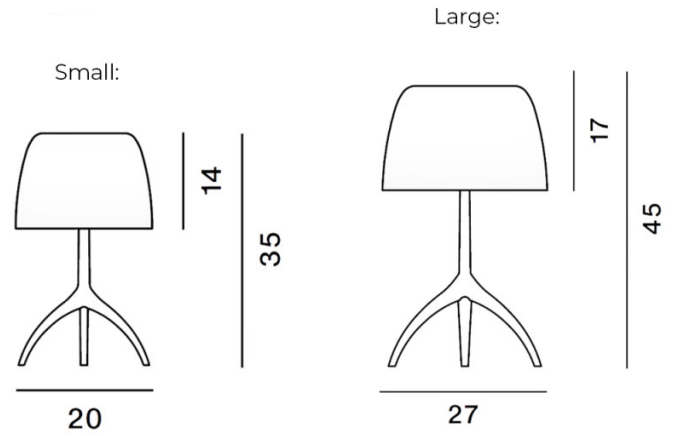

PRODUCT SPECIFICATION

Light Source: **Small:** 1 x Max 6.5W E14 LED (included)
Large: 1 x Max 12W E27 LED (included)

IP Code: 20

Dimming: In-line on/off switch included on cable.
or
In-line dimmer included on cable.

Dimensions: Small:
Height: 35cm
Width: 20cm
Shade Height: 14cm
Cable Length: 190cm

Large:
Height: 45cm
Width: 27cm
Shade Height: 17cm
Cable Length: 200cm

For all sales and technical enquiries, please contact: