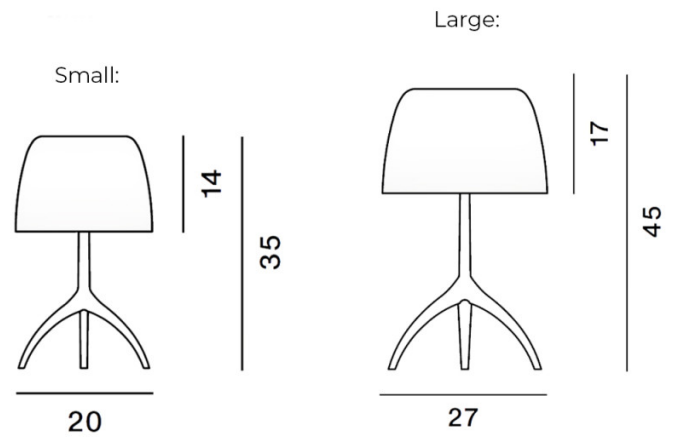

PRODUCT SPECIFICATION

Light Source: **Small:** 1 x Max 6.5W E14 LED (included)
Large: 1 x Max 12W E27 LED (included)

IP Code: 20

Dimming: In-line on/off switch included on cable.
or
In-line dimmer included on cable.

Dimensions: Small:
Height: 35cm
Width: 20cm
Shade Height: 14cm
Cable Length: 190cm

Large:
Height: 45cm
Width: 27cm
Shade Height: 17cm
Cable Length: 200cm

For all sales and technical enquiries, please contact: