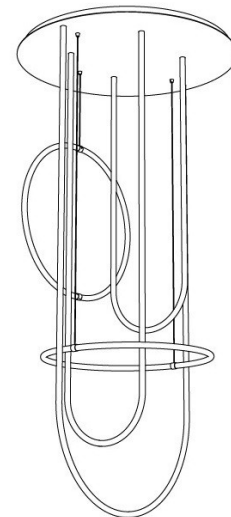

Petite
Friture

Petite Friture Unseen LED
Chandelier

LA10316/C

SOURCE: <https://www.davidvillagelighting.co.uk/product/Petite-Friture-Unseen-LED-Chandelier/21018>

PRODUCT DESCRIPTION

Designer: Studio Pepe

Unseen LED Chandelier by Petite
Friture

New for 2020, the Unseen chandelier is a contemporary and stylish take on a chandelier, designed by Studio Pepe exclusively for Petite Friture. The chandelier light is made up of five tubes, all shaped in circles and loops to create a geometric phenomenon. Each tube has an integrated LED light source, being an efficient and long lasting lighting solution for your space.

The modernity of the Unseen LED chandelier makes it a wonderful choice for many interiors and will particularly thrive in spaces that are big or with a high ceiling. Each component emits a strong band of white light that will illuminate the space and shows off the simplistic and pure nature of lighting a room. Do not miss out on this innovative and stunning light fixture.

PRODUCT SPECIFICATION

Light Source: 184W, 2700K, 15883 lumens

IP Code: 20

Dimming: Dimmable via mains phase dimming

Dimensions: 100cm width
210cm height

100 cm

For all sales and technical enquiries, please contact: