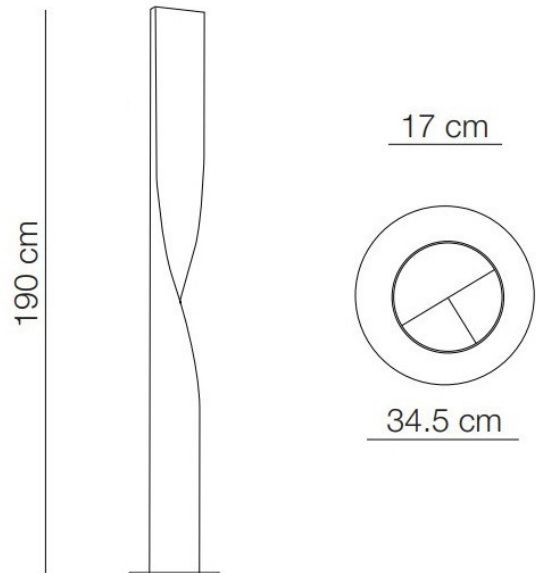

PRODUCT SPECIFICATION

Light Source: 55W, 2700K, 6000 Lumens

IP Code: 20

Dimming: In line dimmer included on cable.

Dimensions: Width: 17cm  
Height: 190cm  
Base: Ø34.5cm  
Cable Length: 210cm

For all sales and technical enquiries, please contact: