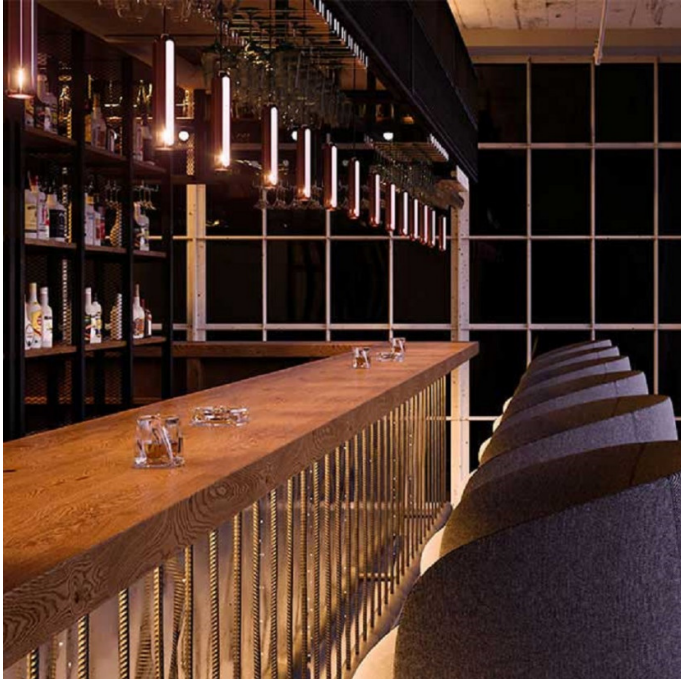

# Innermost Brixton Spot 20 LED Pendant CLEARANCE EX- DISPLAY

SOURCE: <https://www.davidvillagelighting.co.uk/product/Innermost-Brixton-Spot-20-LED-Pendant-CLEARANCE-EX-DISPLAY/20971>

### Brixton Spot 20 by Innermost

Ex-display, boxed in original packaging  
1 x Available

James Bartlett was inspired by the Victorian railway as well as the residential architecture found in south London. Bartlett used the octagonal turrets, visible on buildings of the area, as his basis for the design of the Brixton Spot. The pendant has a strong aesthetic, and is a flexible to be used in a variety of settings. The pendant comes with an integrated LED source, and is dimmable via Triac dimming.