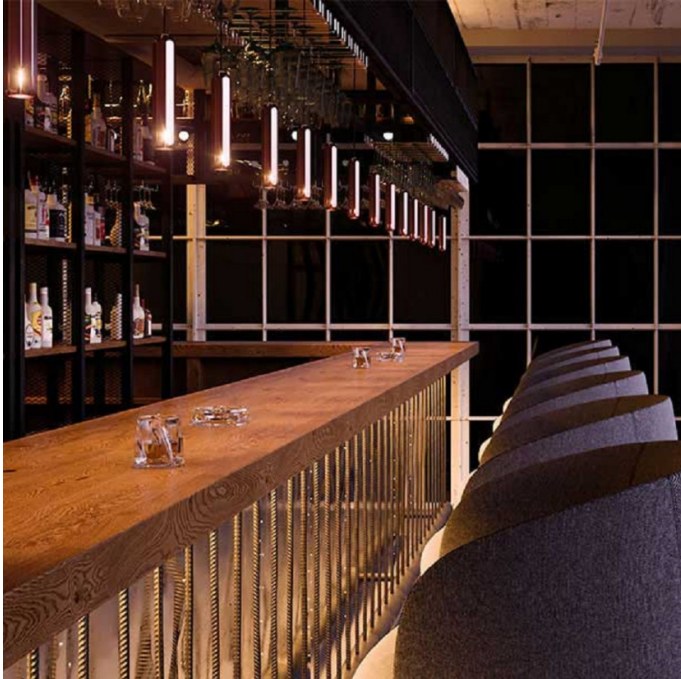

CLEARANCE
OFFERS

LA10305

Innermost Brixton Spot 20 LED Pendant CLEARANCE EX- DISPLAY

SOURCE: <https://www.davidvillagelighting.co.uk/product/Innermost-Brixton-Spot-20-LED-Pendant-CLEARANCE-EX-DISPLAY/20971>

PRODUCT DESCRIPTION

Brixton Spot 20 by Innermost

Ex-display, boxed in original packaging
1 x Available

James Bartlett was inspired by the Victorian railway as well as the residential architecture found in south London. Bartlett used the octagonal turrets, visible on buildings of the area, as his basis for the design of the Brixton Spot. The pendant has a strong aesthetic, and is a flexible to be used in a variety of settings. The pendant comes with an integrated LED source, and is dimmable via Triac dimming.

PRODUCT SPECIFICATION

Light Source: 8W, 3000K, 600 lumens

Dimming: Dimmable via Triac dimming.

Dimensions: 20 cm height
Ø 4.5 cm
Ø 13 cm ceiling rose
400 cm cable length

For all sales and technical enquiries, please contact: