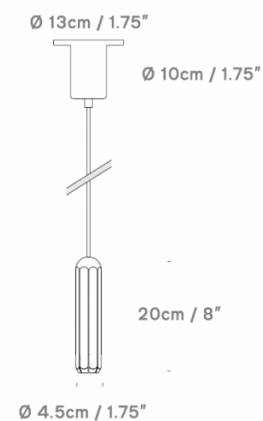

### Brixton Spot 20 by Innermost

Ex-display, boxed in original packaging  
1 x Available

James Bartlett was inspired by the Victorian railway as well as the residential architecture found in south London. Bartlett used the octagonal turrets, visible on buildings of the area, as his basis for the design of the Brixton Spot. The pendant has a strong aesthetic, and is a flexible to be used in a variety of settings. The pendant comes with an integrated LED source, and is dimmable via Triac dimming.

## PRODUCT SPECIFICATION

**Light Source:** 8W, 3000K, 600 lumens

**Dimming:** Dimmable via Triac dimming.

**Dimensions:** 20 cm height  
Ø 4.5 cm  
Ø 13 cm ceiling rose  
400 cm cable length

**For all sales and technical enquiries, please contact:**