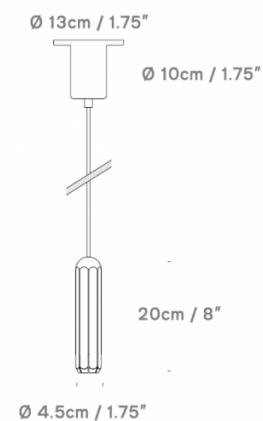

PRODUCT DESCRIPTION

Brixton Spot 20 by Innermost

Ex-display, boxed in original packaging
1 x Available

James Bartlett was inspired by the Victorian railway as well as the residential architecture found in south London. Bartlett used the octagonal turrets, visible on buildings of the area, as his basis for the design of the Brixton Spot. The pendant has a strong aesthetic, and is a flexible to be used in a variety of settings. The pendant comes with an integrated LED source, and is dimmable via Triac dimming.

PRODUCT SPECIFICATION

Light Source: 8W, 3000K, 600 lumens

Dimming: Dimmable via Triac dimming.

Dimensions: 20 cm height
Ø 4.5 cm
Ø 13 cm ceiling rose
400 cm cable length

For all sales and technical enquiries, please contact: